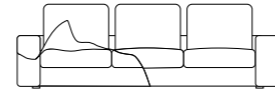

COMPLETAMENTE SFODERABILE
FULLY REMOVABLE COVERING